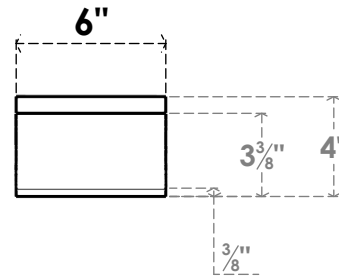

ITEM NUMBER: BRCPC060X30000X04000IMP

6"W X 30"D X 4"H IMPERIAL ARCHITECTURAL GRADE PVC CLOSED KNEE BRACE

SIDE PROFILE

FRONT PROFILE

ISOMETRIC

EKENA MILLWORK
2300 WEST MAIN ST.
CLARKSVILLE, TX 75426
TOLL FREE: 866-607-0453
WWW.EKENAMILLWORK.COM