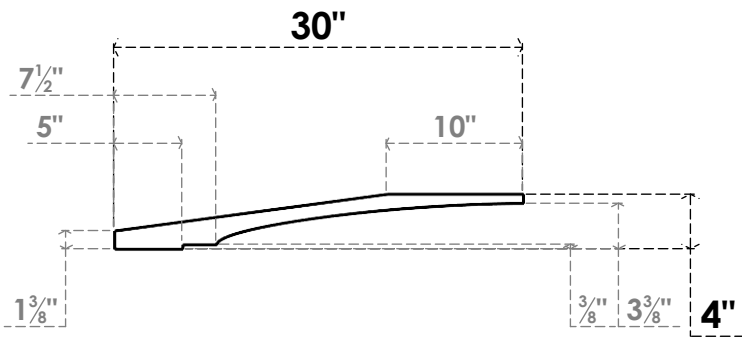

ITEM NUMBER: BRCPC060X30000X04000IMP

6"W X 30"D X 4"H IMPERIAL ARCHITECTURAL GRADE PVC CLOSED KNEE BRACE

SIDE PROFILE

FRONT PROFILE

ISOMETRIC

EKENA MILLWORK
2300 WEST MAIN ST.
CLARKSVILLE, TX 75426
TOLL FREE: 866-607-0453
WWW.EKENAMILLWORK.COM