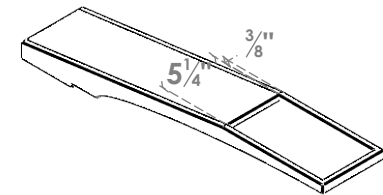

ITEM NUMBER: BRCPC060X30000X04000IMP

6"W X 30"D X 4"H IMPERIAL ARCHITECTURAL GRADE PVC CLOSED KNEE BRACE

SIDE PROFILE

FRONT PROFILE

ISOMETRIC

EKENA MILLWORK
2300 WEST MAIN ST.
CLARKSVILLE, TX 75426
TOLL FREE: 866-607-0453
WWW.EKENAMILLWORK.COM